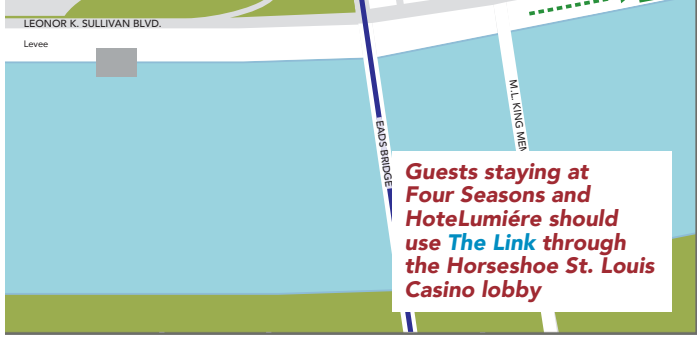

DOWNTOWN ST. LOUIS HOTELS

LEGEND	
	Metrolink Stop
	Visitor Center
	Preferred Parking
	Walking Path

OUTLYING ST. LOUIS HOTELS

Guests staying at Four Seasons and Hotel Lumière should use The Link through the Horseshoe St. Louis Casino lobby